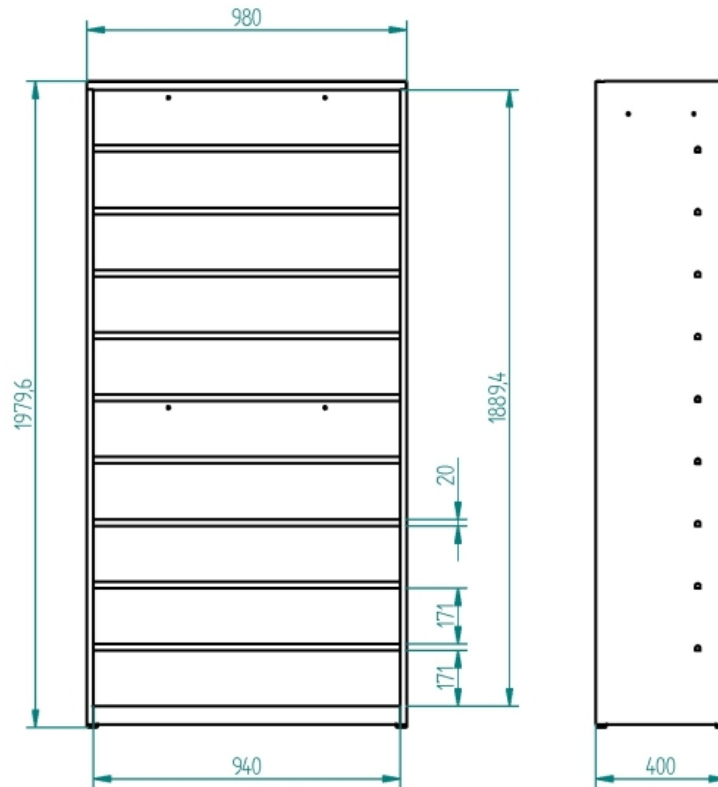

# metal cabinet for plastic boxes

**Kód:** C34080

**EAN13:** -

**Product gallery:**

**Product short description:**

1980x950x250, 11 polic

**Product description:**

Welded metal cabinet for plastic boxes 11 shelves

**Product features:**

height mm	1980
width mm	950 mm
depth mm	250 mm
weight kg	45 kg
počet polic ve skříni	11 ks

**Product attributes:**

**Product accessories:**