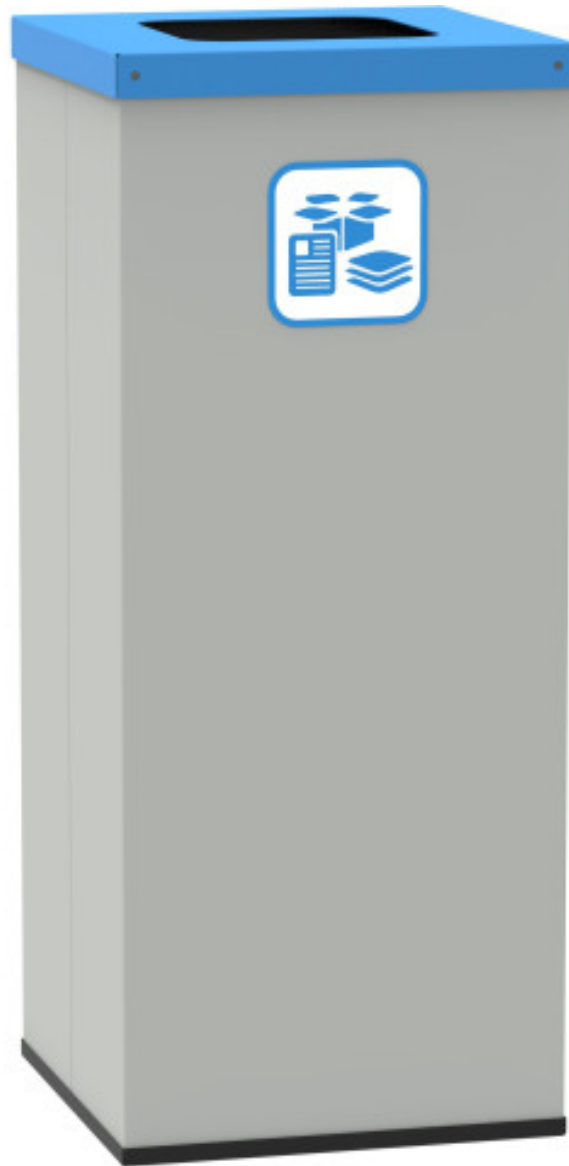

copy of waste bin 700x335x255

Kód: N98200

EAN13: -

Product gallery:

Product short description:

700x335x255 mm, volume 50 litres

Product description:

Steel waste bin is welded form quality steel sheet, with powdercoated surface and is destined for waste recycling. Equipped with a self-closing shutter and removable top. For better waste managing 50 litres PE bags can be used.

Product features:

height mm	
width mm	
depth mm	
weight kg	7.5 kg
objem	70 litrů

Product attributes:

Colour	RAL 1018 zinková žlutá RAL 3000 ohnivě červená RAL 6011 rezedová zelená White RAL 5012 světle modrá Black RAL 7035 light grey
--------	---