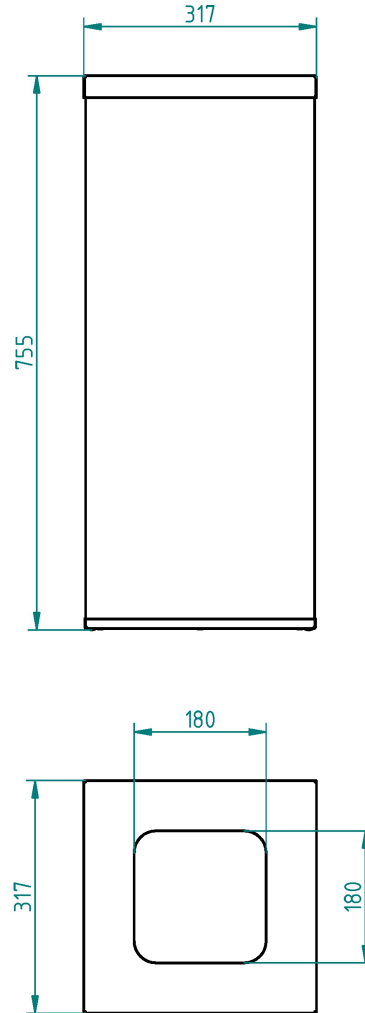

copy of waste bin 700x335x255

Kód: N98200

EAN13: -

Product gallery:

Product short description:

700x335x255 mm, volume 50 litres

Product description:

Steel waste bin is welded form quality steel sheet, with powdercoated surface and is destined for waste recycling. Equipped with a self-closing shutter and removable top. For better waste managing 50 litres PE bags can be used.

Product features:

height mm	
width mm	
depth mm	
weight kg	7.5 kg
objem	70 litrů

Product attributes:

Colour	RAL 1018 zinková žlutá RAL 3000 ohnivě červená RAL 6011 rezedová zelená White RAL 5012 světle modrá Black RAL 7035 light grey
--------	---