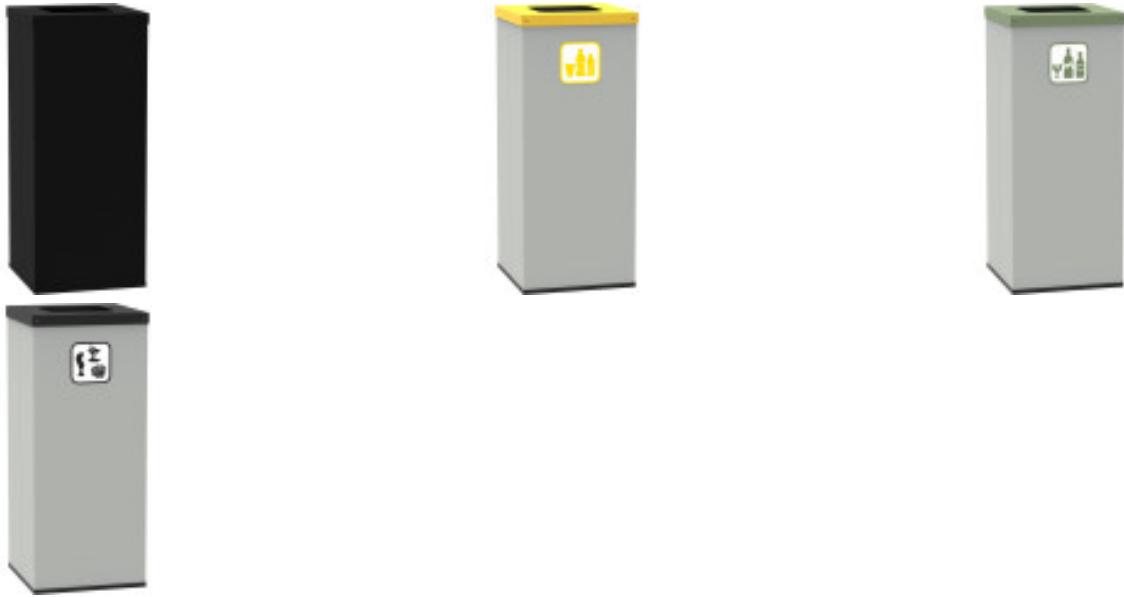

copy of waste bin 700x335x255

Kód: N98200

EAN13: -

Product gallery:

Product short description:

700x335x255 mm, volume 50 litres

Product description:

Steel waste bin is welded form quality steel sheet, with powdercoated surface and is destined for waste recycling. Equipped with a self-closing shutter and removable top. For better waste managing 50 litres PE bags can be used.

Product features:

height mm	
width mm	
depth mm	
weight kg	7.5 kg
objem	70 litrů

Product attributes:

Colour	RAL 1018 zinková žlutá RAL 3000 ohnivě červená RAL 6011 rezedová zelená White RAL 5012 světle modrá Black RAL 7035 light grey
--------	---