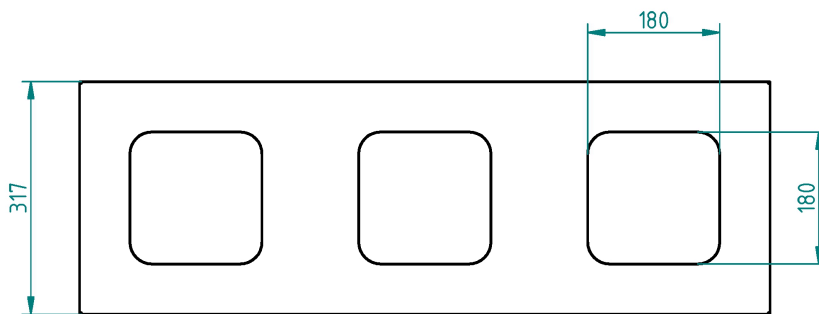

Product accessories: