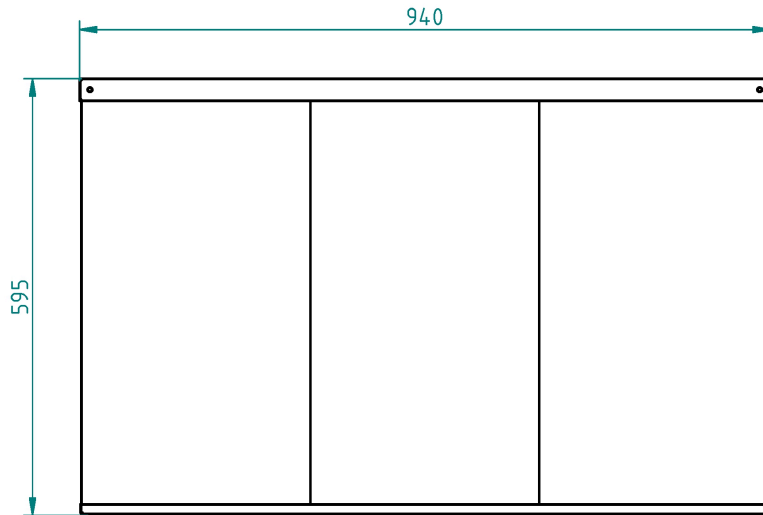

Product accessories: