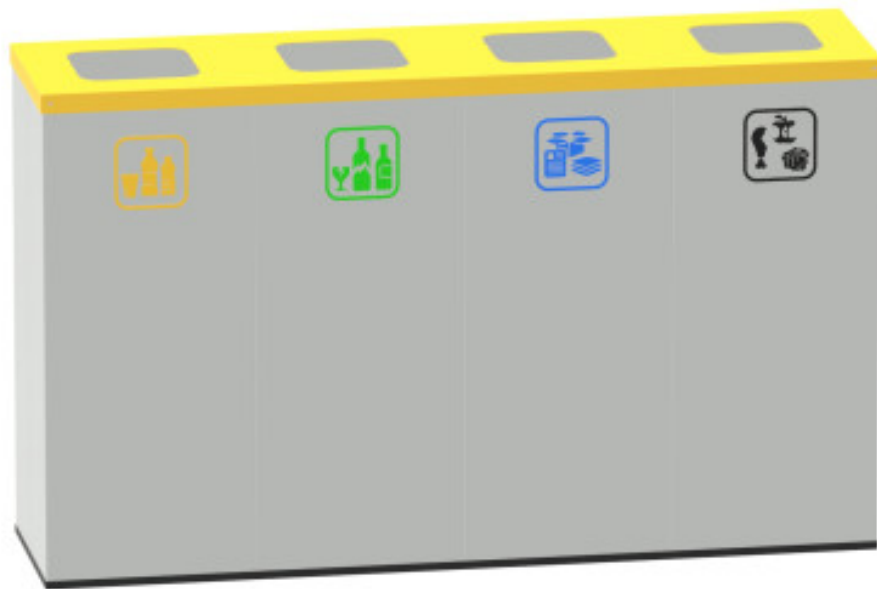

copy of waste bin 700x335x255

Kód: N98240

EAN13: -

Product gallery:

Product short description:

700x335x255 mm, volume 50 litres

Product description:

Steel waste bin is welded form quality steel sheet, with powdercoated surface and is destined for waste recycling. Equipped with a self-closing shutter and removable top. For better waste managing 50 litres PE bags can be used.

Product features:

height mm	
width mm	
depth mm	
weight kg	25 kg
objem	70 litrů

Product attributes:

Colour	RAL 1018 zinková žlutá White Black RAL 7035 light grey
--------	---

Product accessories: