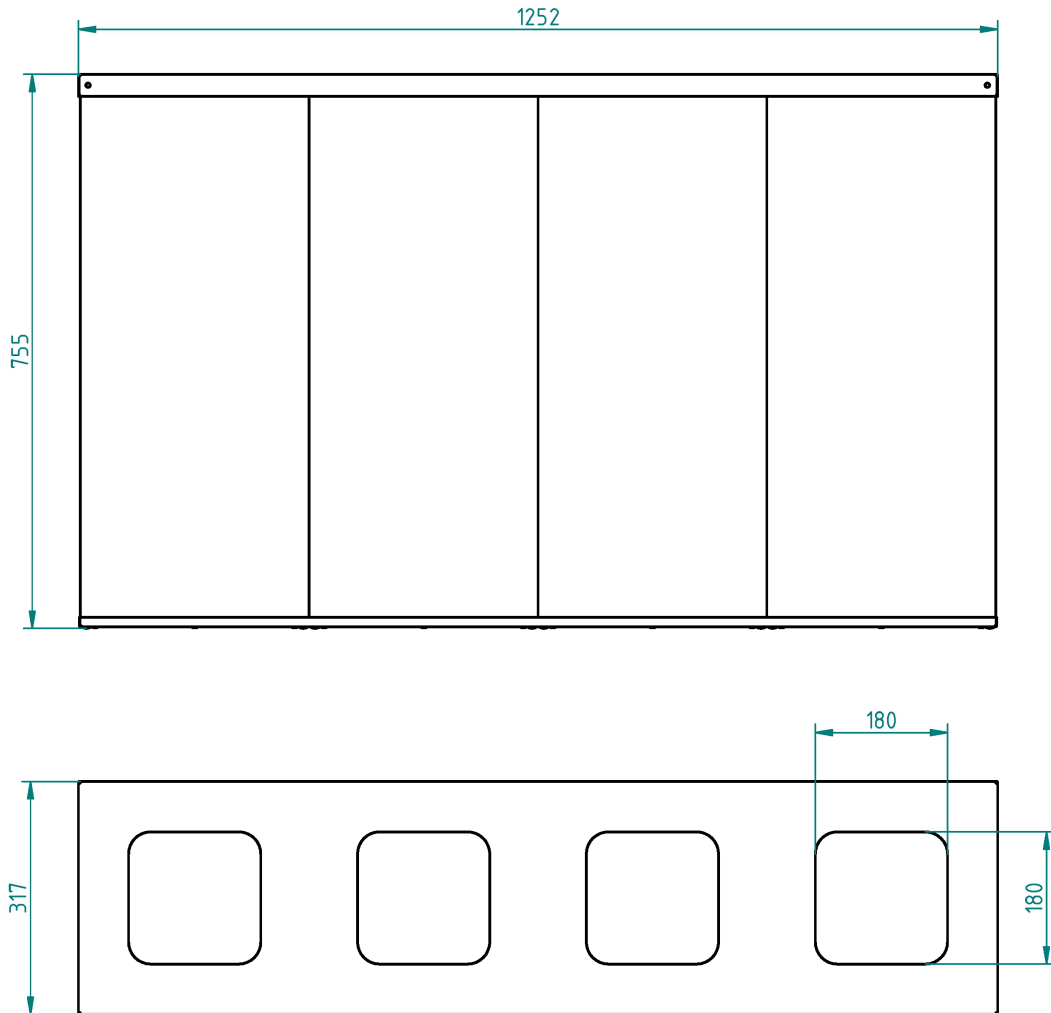

copy of waste bin 700x335x255

Kód: N98240

EAN13: -

Product gallery:

Product short description:

700x335x255 mm, volume 50 litres

Product description:

Steel waste bin is welded form quality steel sheet, with powdercoated surface and is destined for waste recycling. Equipped with a self-closing shutter and removable top. For better waste managing 50 litres PE bags can be used.

Product features:

height mm	
width mm	
depth mm	
weight kg	25 kg
objem	70 litrů

Product attributes:

Colour	RAL 1018 zinková žlutá White Black RAL 7035 light grey
--------	---

Product accessories: