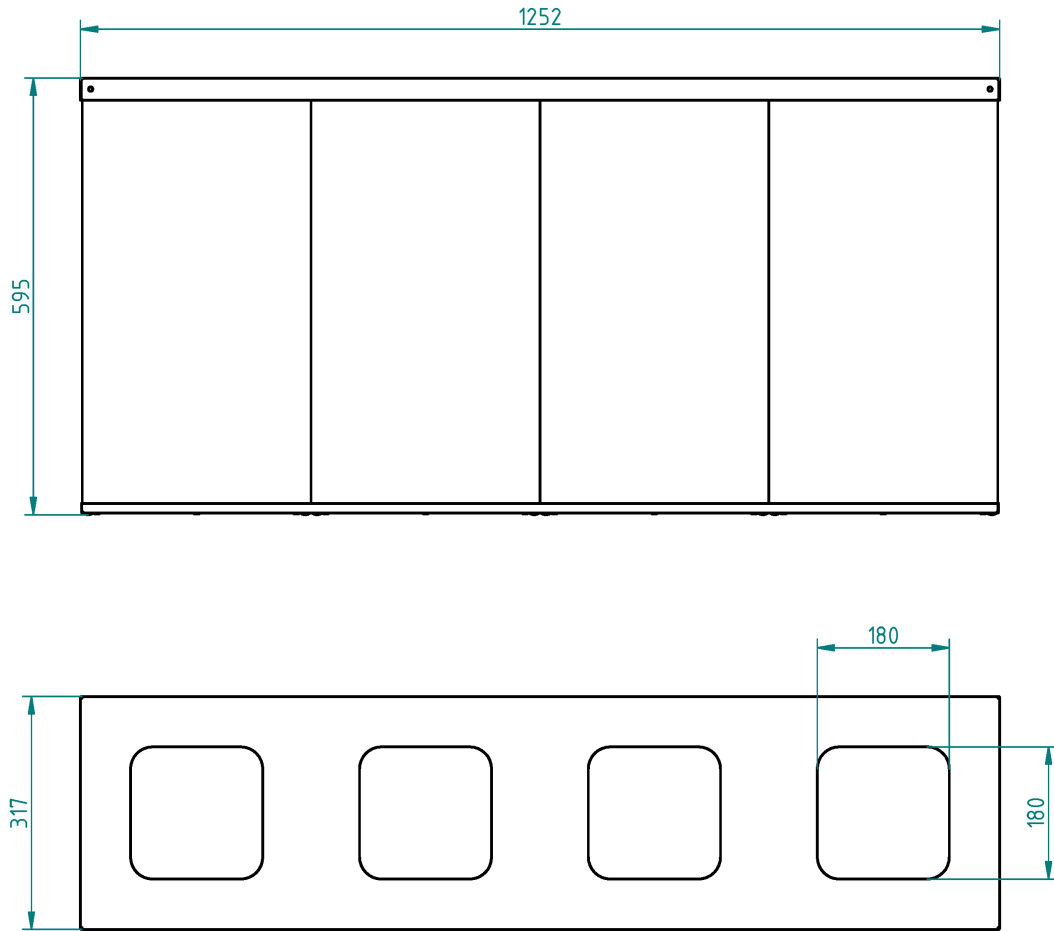

copy of waste bin 700x335x255

Kód: N98140

EAN13: -

Product gallery:

Product short description:

700x335x255 mm, volume 50 litres

Product description:

Steel waste bin is welded form quality steelsheet, with powdercoated surface and is destined for waste recycling. Equipped with a selfclosing shutter and removable top. For better waste managing 50 litres PE bags can be used.

Product features:

height mm	
width mm	
depth mm	
weight kg	7.5 kg
objem	50 litrů

Product attributes:

Colour	RAL 1018 zinková žlutá White Black RAL 7035 light grey
--------	---

Product accessories: