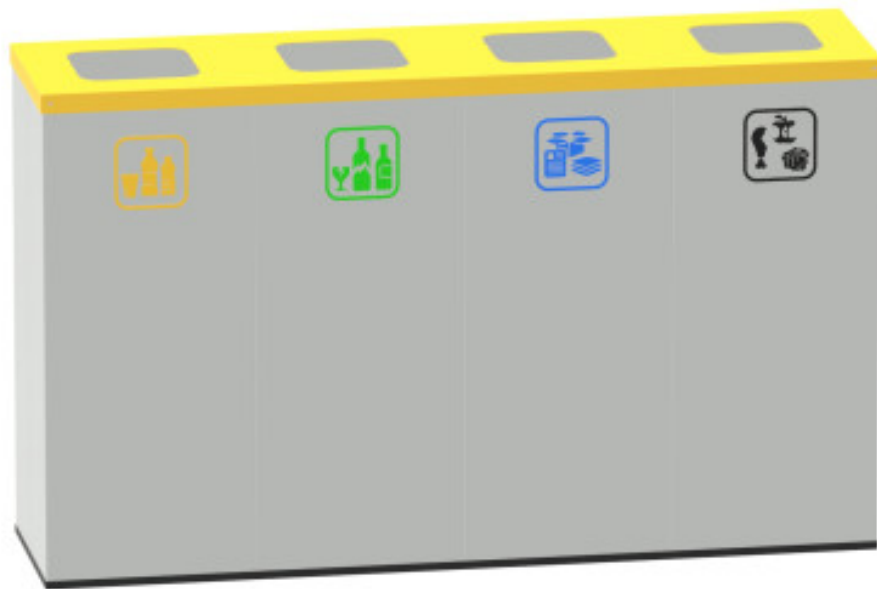

copy of waste bin 700x335x255

Kód: N98140

EAN13: -

Product gallery:

Product short description:

700x335x255 mm, volume 50 litres

Product description:

Steel waste bin is welded form quality steelsheet, with powdercoated surface and is destined for waste recycling. Equipped with a selfclosing shutter and removable top. For better waste managing 50 litres PE bags can be used.

Product features:

height mm	
width mm	
depth mm	
weight kg	7.5 kg
objem	50 litrů

Product attributes:

Colour	RAL 1018 zinková žlutá White Black RAL 7035 light grey
--------	---

Product accessories: