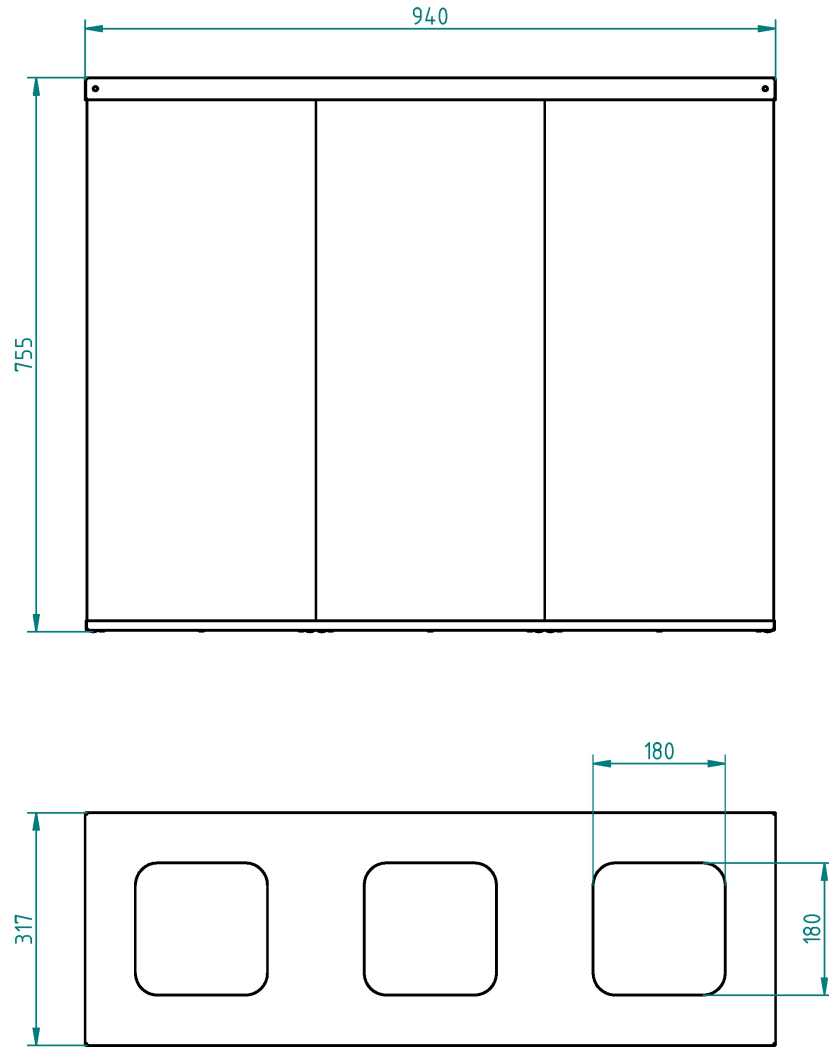

copy of waste bin 700x335x255

Kód: N98230

EAN13: -

Product gallery:

Product short description:

700x335x255 mm, volume 50 litres

Product description:

Steel waste bin is welded form quality steelsheet,with powdercoated surface and is destined for waste recycling.Equipped with a selfclosing shutter and removable top. For better waste managing 50 litres PE bags can be used.

Product features:

height mm	
width mm	
depth mm	
weight kg	
objem	70 litrů

Product attributes:

Colour	RAL 1018 zinková žlutá White Black RAL 7035 light grey
--------	---

Product accessories: